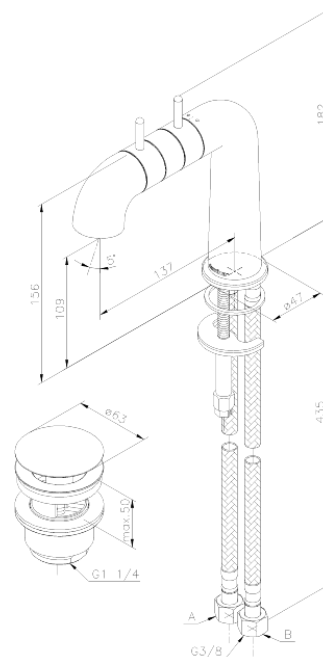

FM Mattsson Mora Group Denmark
Abildager 26 A, 2605 Brøndby, Denmark
Østbirkvej 2, 5240 Odense NØ, Denmark

+45 63 10 22 10 danmark@fmm-mora.com

For more information please visit www.damixa.com

damixa